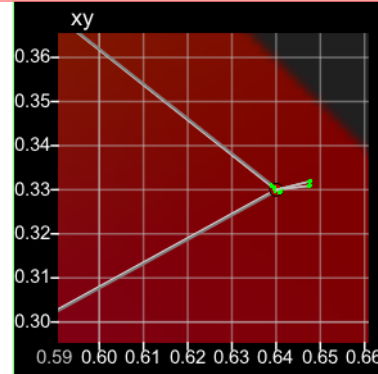

Profile

Gamut Coverage: 90%

Average EOTF: 2.408

Luma Max: 104.451

Luma Min: 0.0004

CR: 250867:1

Profile Points: 1000

dE00 Coverage

<1 1000 (100.00%)

>1 <2.3 0 (0.00%)

>2.3 0 (0.00%)

dE00 Limits

Min: 0.0113

Max: 0.9354

Avg: 0.1811

dE Primary

dE 2000 Grey

RGB	dE 2000
0, 0, 0	0.0145
22, 22, 22	0.6652
48, 48, 48	0.4449
76, 76, 76	0.5013
104, 104, 104	0.2522
133, 133, 133	0.2761
163, 163, 163	0.4809
193, 193, 193	0.2982
224, 224, 224	0.4502
255, 255, 255	0.3639