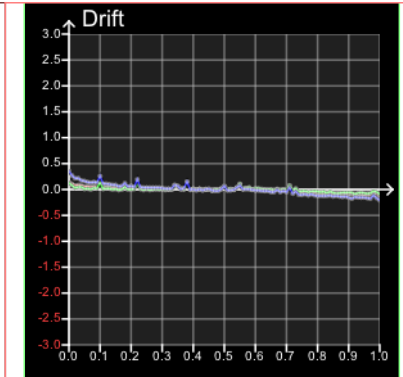

Profile

Gamut Coverage: 90%

Average EOTF: 2.408

Luma Max: 104.451

Luma Min: 0.0004

CR: 250867:1

Profile Points: 1000

dE00 Coverage

<1 1000 (100.00%)

>1 <2.3 0 (0.00%)

>2.3 0 (0.00%)

dE00 Limits

Min: 0.0113

Max: 0.9354

Avg: 0.1811

dE Primary

dE 2000 Grey

RGB	dE 2000
0, 0, 0	0.0145
22, 22, 22	0.6652
48, 48, 48	0.4449
76, 76, 76	0.5013
104, 104, 104	0.2522
133, 133, 133	0.2761
163, 163, 163	0.4809
193, 193, 193	0.2982
224, 224, 224	0.4502
255, 255, 255	0.3639