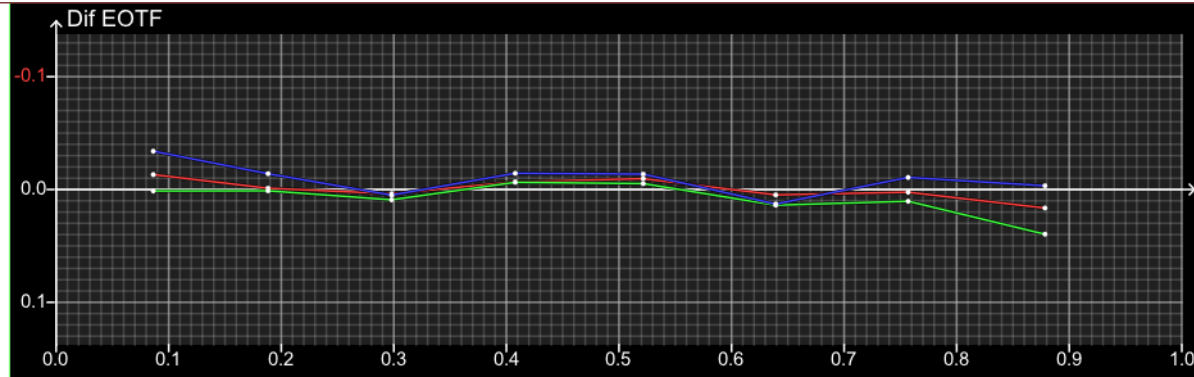

Profile

Gamut Coverage: 90%

Average EOTF: 2.408

Luma Max: 104.451

Luma Min: 0.0004

CR: 250867:1

Profile Points: 1000

dE00 Coverage

<1 1000 (100.00%)

>1 <2.3 0 (0.00%)

>2.3 0 (0.00%)

dE00 Limits

Min: 0.0113

Max: 0.9354

Avg: 0.1811

dE Primary

dE 2000 Grey

RGB	dE 2000
0, 0, 0	0.0145
22, 22, 22	0.6652
48, 48, 48	0.4449
76, 76, 76	0.5013
104, 104, 104	0.2522
133, 133, 133	0.2761
163, 163, 163	0.4809
193, 193, 193	0.2982
224, 224, 224	0.4502
255, 255, 255	0.3639