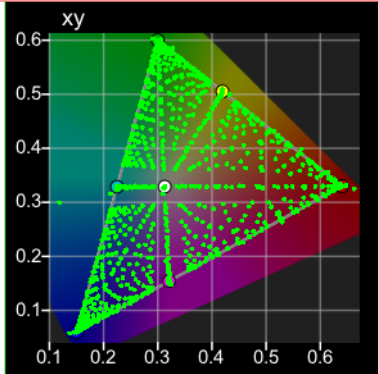

Profile

Gamut Coverage: 90%

Average EOTF: 2.408

Luma Max: 104.451

Luma Min: 0.0004

CR: 250867:1

Profile Points: 1000

dE00 Coverage

<1 1000 (100.00%)

>1 <2.3 0 (0.00%)

>2.3 0 (0.00%)

dE00 Limits

Min: 0.0113

Max: 0.9354

Avg: 0.1811

dE Primary

dE 2000 Grey

RGB	dE 2000
0, 0, 0	0.0145
22, 22, 22	0.6652
48, 48, 48	0.4449
76, 76, 76	0.5013
104, 104, 104	0.2522
133, 133, 133	0.2761
163, 163, 163	0.4809
193, 193, 193	0.2982
224, 224, 224	0.4502
255, 255, 255	0.3639