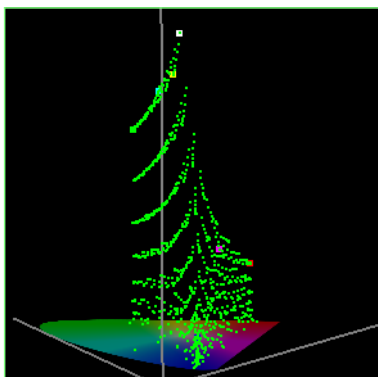

Profile

Gamut Coverage: 90%

Average EOTF: 2.408

Luma Max: 104.451

Luma Min: 0.0004

CR: 250867:1

Profile Points: 1000

dE00 Coverage

<1 1000 (100.00%)

>1 <2.3 0 (0.00%)

>2.3 0 (0.00%)

dE00 Limits

Min: 0.0113

Max: 0.9354

Avg: 0.1811

dE Primary

dE 2000 Grey

RGB	dE 2000
0, 0, 0	0.0145
22, 22, 22	0.6652
48, 48, 48	0.4449
76, 76, 76	0.5013
104, 104, 104	0.2522
133, 133, 133	0.2761
163, 163, 163	0.4809
193, 193, 193	0.2982
224, 224, 224	0.4502
255, 255, 255	0.3639

dE 2000 Red

RGB	dE 2000
22, 0, 0	0.2482
48, 0, 0	0.1043
76, 0, 0	0.2203
104, 0, 0	0.1333
133, 0, 0	0.0353
163, 0, 0	0.0875
193, 0, 0	0.0801
224, 0, 0	0.0985
255, 0, 0	0.2294

dE 2000 Green

RGB	dE 2000
0, 22, 0	0.1027
0, 48, 0	0.3934
0, 76, 0	0.2582
0, 104, 0	0.2188
0, 133, 0	0.2530
0, 163, 0	0.1398
0, 193, 0	0.0113
0, 224, 0	0.0850
0, 255, 0	0.1529