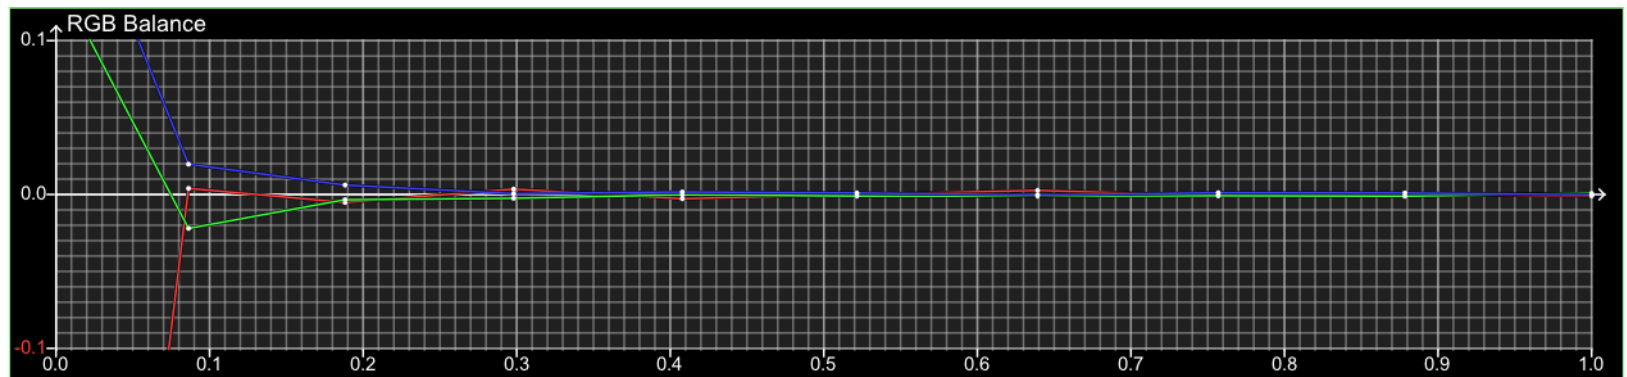

Profile

Gamut Coverage: 90%

Average EOTF: 2.408

Luma Max: 104.451

Luma Min: 0.0004

CR: 250867:1

Profile Points: 1000

dE00 Coverage

<1 1000 (100.00%)

>1 <2.3 0 (0.00%)

>2.3 0 (0.00%)

dE00 Limits

Min: 0.0113

Max: 0.9354

Avg: 0.1811

dE Primary

dE 2000 Grey

RGB	dE 2000
0, 0, 0	0.0145
22, 22, 22	0.6652
48, 48, 48	0.4449
76, 76, 76	0.5013
104, 104, 104	0.2522
133, 133, 133	0.2761
163, 163, 163	0.4809
193, 193, 193	0.2982
224, 224, 224	0.4502
255, 255, 255	0.3639