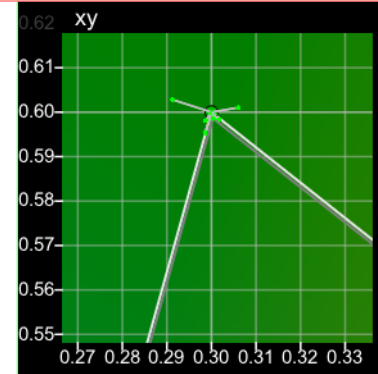

Profile

Gamut Coverage: 90%

Average EOTF: 2.408

Luma Max: 104.451

Luma Min: 0.0004

CR: 250867:1

Profile Points: 1000

dE00 Coverage

<1 1000 (100.00%)

>1 <2.3 0 (0.00%)

>2.3 0 (0.00%)

dE00 Limits

Min: 0.0113

Max: 0.9354

Avg: 0.1811

dE Primary

dE 2000 Grey

RGB	dE 2000
0, 0, 0	0.0145
22, 22, 22	0.6652
48, 48, 48	0.4449
76, 76, 76	0.5013
104, 104, 104	0.2522
133, 133, 133	0.2761
163, 163, 163	0.4809
193, 193, 193	0.2982
224, 224, 224	0.4502
255, 255, 255	0.3639