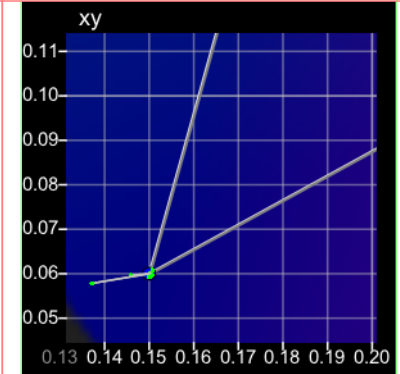

Profile

Gamut Coverage: 90%

Average EOTF: 2.408

Luma Max: 104.451

Luma Min: 0.0004

CR: 250867:1

Profile Points: 1000

dE00 Coverage

<1 1000 (100.00%)

>1 <2.3 0 (0.00%)

>2.3 0 (0.00%)

dE00 Limits

Min: 0.0113

Max: 0.9354

Avg: 0.1811

dE Primary

dE 2000 Grey

RGB	dE 2000
0, 0, 0	0.0145
22, 22, 22	0.6652
48, 48, 48	0.4449
76, 76, 76	0.5013
104, 104, 104	0.2522
133, 133, 133	0.2761
163, 163, 163	0.4809
193, 193, 193	0.2982
224, 224, 224	0.4502
255, 255, 255	0.3639