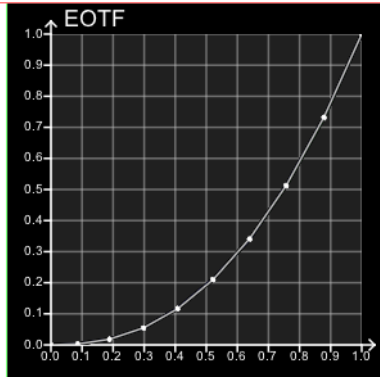

Profile

Gamut Coverage: 90%

Average EOTF: 2.408

Luma Max: 104.451

Luma Min: 0.0004

CR: 250867:1

Profile Points: 1000

dE00 Coverage

<1 1000 (100.00%)

>1 <2.3 0 (0.00%)

>2.3 0 (0.00%)

dE00 Limits

Min: 0.0113

Max: 0.9354

Avg: 0.1811

dE Primary