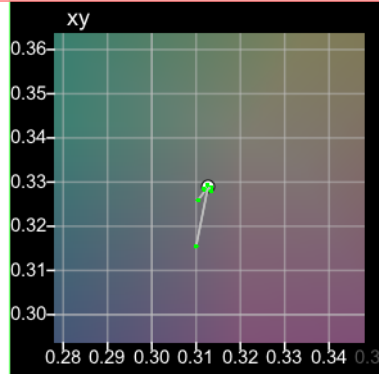

Profile

Gamut Coverage: 90%

Average EOTF: 2.408

Luma Max: 104.451

Luma Min: 0.0004

CR: 250867:1

Profile Points: 1000

dE00 Coverage

<1 1000 (100.00%)

>1 <2.3 0 (0.00%)

>2.3 0 (0.00%)

dE00 Limits

Min: 0.0113

Max: 0.9354

Avg: 0.1811

dE Primary

dE 2000 Grey

RGB	dE 2000
0, 0, 0	0.0145
22, 22, 22	0.6652
48, 48, 48	0.4449
76, 76, 76	0.5013
104, 104, 104	0.2522
133, 133, 133	0.2761
163, 163, 163	0.4809
193, 193, 193	0.2982
224, 224, 224	0.4502
255, 255, 255	0.3639