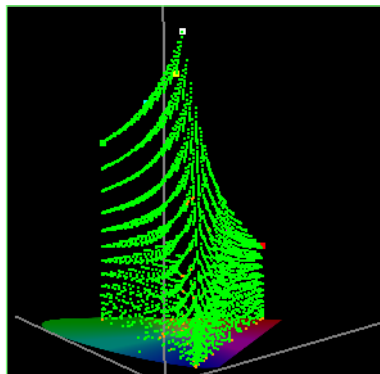

Calibration Company: Light Illusion
Calibrator: Steve
Profile Name: ASUS-Raw-17^3-Bobof
Created: 2022-05-30

Probe: CR-100

Probe Cal: [?]

Integration: [?]

Intelligent Int.: True 0.1

Stabilisation: False 0.5

Preroll: True 0.5

TPG: ASUS

Target

Colour Space:

ASUS-Raw-17^3-Bobof-EXT

RACT

EOTF: 2.203

Luma Max: 106.095

Luma Min: 0.0004

CR: 258293:1

Profile

Gamut Coverage: 91%

Average EOTF: 2.203

Luma Max: 106.095

Luma Min: 0.0004

CR: 258293:1

Profile Points: 4913

dE00 Coverage

<1   4853   (98.78%)

>1 <2.3   60   (1.22%)

>2.3   0   (0.00%)

dE00 Limits

Min: 0.0053

Max: 2.0671

Avg: 0.3638