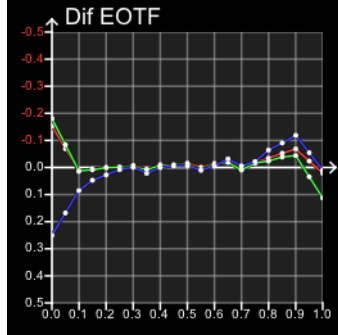

Profile Points: 141

**dE00 Coverage**

<1: 127 (90.07%)  
 >1 <2.3: 10 (7.09%)  
 >2.3: 4 (2.84%)

**dE00 Limits**

Min: 0.0092  
 Max: 8.7895  
 Avg: 0.5262

**After Profile:**

Kroma Primary\_Verify

Gamut Coverage: 97%  
 Average EOTF: 2.395  
 Profile Luma Max: 97.4557  
 Profile Luma Min: 0.0714  
 Profile CR: 1364.83:1

Profile Points: 141

**dE00 Coverage**

<1: 94 (66.67%)  
 >1 <2.3: 34 (24.11%)  
 >2.3: 13 (9.22%)

**dE00 Limits**

Min: 0.1052  
 Max: 8.8560  
 Avg: 0.9968