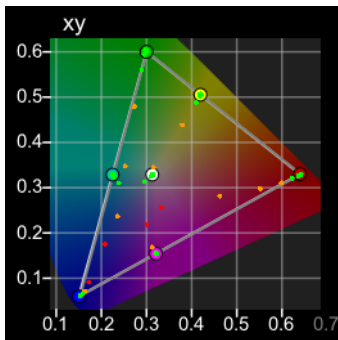

Profile Points: 141

**dE00 Coverage**

<1: 127 (90.07%)  
 >1 <2.3: 10 (7.09%)  
 >2.3: 4 (2.84%)

**dE00 Limits**

Min: 0.0092  
 Max: 8.7895  
 Avg: 0.5262

**After Profile:**

Kroma Primary\_Verify

Gamut Coverage: 97%  
 Average EOTF: 2.395  
 Profile Luma Max: 97.4557  
 Profile Luma Min: 0.0714  
 Profile CR: 1364.83:1

Profile Points: 141

**dE00 Coverage**

<1: 94 (66.67%)  
 >1 <2.3: 34 (24.11%)  
 >2.3: 13 (9.22%)

**dE00 Limits**

Min: 0.1052  
 Max: 8.8560  
 Avg: 0.9968