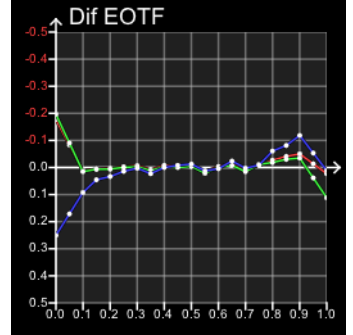

Profile Points: 141

**dE00 Coverage**

<1: 127 (90.07%)  
 >1 <2.3: 10 (7.09%)  
 >2.3: 4 (2.84%)

**dE00 Limits**

Min: 0.0092  
 Max: 8.7895  
 Avg: 0.5262

**After Profile:**

Kroma Primary\_Verify

Gamut Coverage: 97%  
 Average EOTF: 2.395  
 Profile Luma Max: 97.4557  
 Profile Luma Min: 0.0714  
 Profile CR: 1364.83:1

Profile Points: 141

**dE00 Coverage**

<1: 94 (66.67%)  
 >1 <2.3: 34 (24.11%)  
 >2.3: 13 (9.22%)

**dE00 Limits**

Min: 0.1052  
 Max: 8.8560  
 Avg: 0.9968