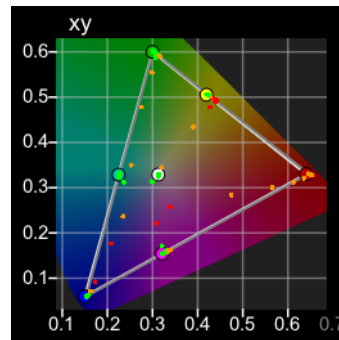

Profile Points: 141

**dE00 Coverage**

<1: 127 (90.07%)  
 >1 <2.3: 10 (7.09%)  
 >2.3: 4 (2.84%)

**dE00 Limits**

Min: 0.0092  
 Max: 8.7895  
 Avg: 0.5262

**After Profile:**

Kroma Primary\_Verify

Gamut Coverage: 97%  
 Average EOTF: 2.395  
 Profile Luma Max: 97.4557  
 Profile Luma Min: 0.0714  
 Profile CR: 1364.83:1

Profile Points: 141

**dE00 Coverage**

<1: 94 (66.67%)  
 >1 <2.3: 34 (24.11%)  
 >2.3: 13 (9.22%)

**dE00 Limits**

Min: 0.1052  
 Max: 8.8560  
 Avg: 0.9968