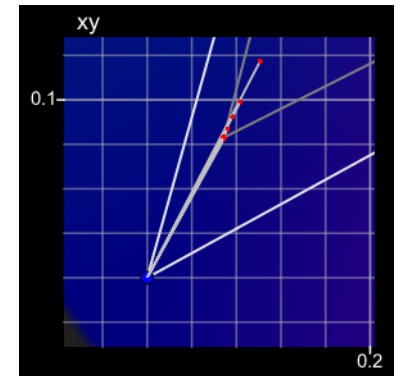

Target Colour Space:
Rec709
Target Luma Max: 97.0707
Target Luma Min: 0.1211
Target CR: 801.867:1

Gamut Coverage: 96%
Profile Luma Max: 97.0707
Profile Luma Min: 0.1211
Profile CR: 801.867:1

Profile Points: 1000

dE00 Coverage

<1: 926 (92.60%)
>1 <2.3: 21 (2.10%)
>2.3: 53 (5.30%)

dE00 Limits

Min: 0.0081
Max: 8.3823
Avg: 0.4014

dE Primary

dE 2000 Grey

RGB	dE 2000
0, 0, 0	1.2172
23, 23, 23	0.3436
49, 49, 49	0.6464
76, 76, 76	0.3463
105, 105, 105	0.4344
134, 134, 134	0.2181
163, 163, 163	0.1119
193, 193, 193	0.0717
224, 224, 224	0.0821
255, 255, 255	0.2863