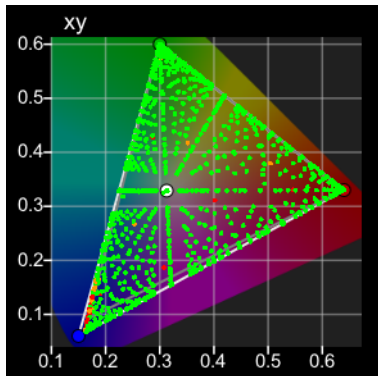

Target Colour Space:
Rec709
Target Luma Max: 97.0707
Target Luma Min: 0.1211
Target CR: 801.867:1

Gamut Coverage: 96%
Profile Luma Max: 97.0707
Profile Luma Min: 0.1211
Profile CR: 801.867:1

Profile Points: 1000

dE00 Coverage

<1: 926 (92.60%)
>1 <2.3: 21 (2.10%)
>2.3: 53 (5.30%)

dE00 Limits

Min: 0.0081
Max: 8.3823
Avg: 0.4014

dE Primary

dE 2000 Grey

RGB	dE 2000
0, 0, 0	1.2172
23, 23, 23	0.3436
49, 49, 49	0.6464
76, 76, 76	0.3463
105, 105, 105	0.4344
134, 134, 134	0.2181
163, 163, 163	0.1119
193, 193, 193	0.0717
224, 224, 224	0.0821
255, 255, 255	0.2863