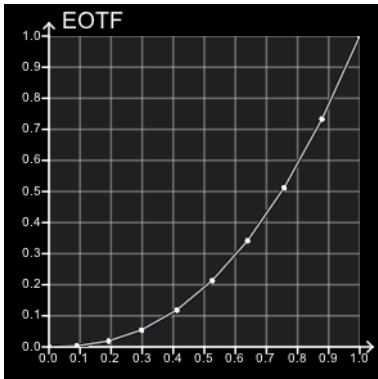

dE00 Coverage

<1: 926 (92.60%)
>1 <2.3: 21 (2.10%)
>2.3: 53 (5.30%)

dE00 Limits

Min: 0.0081
Max: 8.3823
Avg: 0.4014

dE Primary

dE 2000 Grey

RGB	dE 2000
0, 0, 0	1.2172
23, 23, 23	0.3436
49, 49, 49	0.6464
76, 76, 76	0.3463
105, 105, 105	0.4344
134, 134, 134	0.2181
163, 163, 163	0.1119
193, 193, 193	0.0717
224, 224, 224	0.0821
255, 255, 255	0.2863