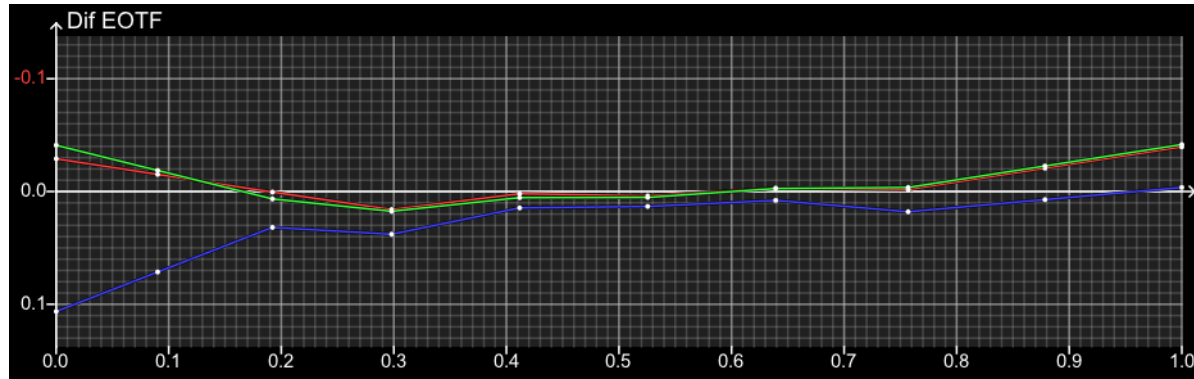

Target Colour Space:
Rec709
Target Luma Max: 97.0707
Target Luma Min: 0.1211
Target CR: 801.867:1

Gamut Coverage: 96%
Profile Luma Max: 97.0707
Profile Luma Min: 0.1211
Profile CR: 801.867:1

Profile Points: 1000

dE00 Coverage

<1: 926 (92.60%)
>1 <2.3: 21 (2.10%)
>2.3: 53 (5.30%)

dE00 Limits

Min: 0.0081
Max: 8.3823
Avg: 0.4014

dE Primary

dE 2000 Grey

RGB	dE 2000
0, 0, 0	1.2172
23, 23, 23	0.3436
49, 49, 49	0.6464
76, 76, 76	0.3463
105, 105, 105	0.4344
134, 134, 134	0.2181
163, 163, 163	0.1119
193, 193, 193	0.0717
224, 224, 224	0.0821
255, 255, 255	0.2863