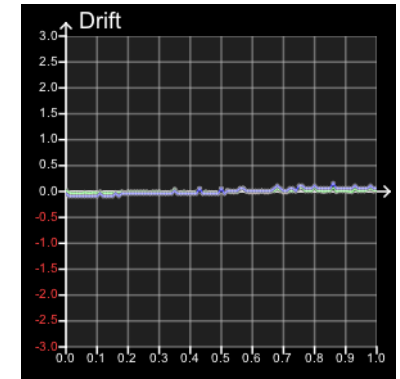

Target Colour Space:
Rec709
Target Luma Max: 97.0707
Target Luma Min: 0.1211
Target CR: 801.867:1

Gamut Coverage: 96%
Profile Luma Max: 97.0707
Profile Luma Min: 0.1211
Profile CR: 801.867:1

Profile Points: 1000

dE00 Coverage

<1: 926 (92.60%)
>1 <2.3: 21 (2.10%)
>2.3: 53 (5.30%)

dE00 Limits

Min: 0.0081
Max: 8.3823
Avg: 0.4014

dE Primary

dE 2000 Grey

RGB	dE 2000
0, 0, 0	1.2172
23, 23, 23	0.3436
49, 49, 49	0.6464
76, 76, 76	0.3463
105, 105, 105	0.4344
134, 134, 134	0.2181
163, 163, 163	0.1119
193, 193, 193	0.0717
224, 224, 224	0.0821
255, 255, 255	0.2863