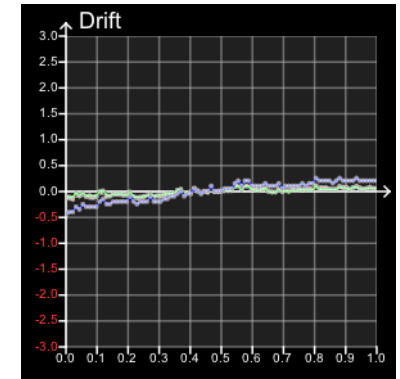

Gamut Coverage: 99%
Profile Luma Max: 122.726
Profile Luma Min: 0.1206
Profile CR: 1017.92:1

Profile Points: 9261

dE00 Coverage

<1: 106 (1.14%)
>1 <2.3: 1024 (11.06%)
>2.3: 8131 (87.80%)

dE00 Limits

Min: 0.6137
Max: 14.5323
Avg: 4.5061

dE Primary

dE 2000 Grey

RGB	dE 2000
0, 0, 0	0.9633
9, 9, 9	1.1342
20, 20, 20	1.9874
32, 32, 32	3.6486
43, 43, 43	4.3314
55, 55, 55	4.7840
68, 68, 68	5.2675
80, 80, 80	5.7137
93, 93, 93	6.1835
106, 106, 106	6.6821
119, 119, 119	7.2746
132, 132, 132	7.7311
145, 145, 145	8.2342
159, 159, 159	8.6876
172, 172, 172	9.1209
186, 186, 186	9.5867
199, 199, 199	10.0427
213, 213, 213	10.4220
227, 227, 227	10.8633
241, 241, 241	11.2723
255, 255, 255	11.6836

dE 2000 Red

RGB	dE 2000
9, 0, 0	5.1201
20, 0, 0	3.7929
32, 0, 0	2.5849
43, 0, 0	1.9162
55, 0, 0	1.7581
68, 0, 0	1.9203
80, 0, 0	2.0404
93, 0, 0	2.2508
106, 0, 0	2.4400
119, 0, 0	2.5692
132, 0, 0	2.7614
145, 0, 0	2.9209
159, 0, 0	3.1641
172, 0, 0	3.5146
186, 0, 0	3.9439
199, 0, 0	4.4867
213, 0, 0	5.0900
227, 0, 0	5.6641
241, 0, 0	6.1973
255, 0, 0	6.4763