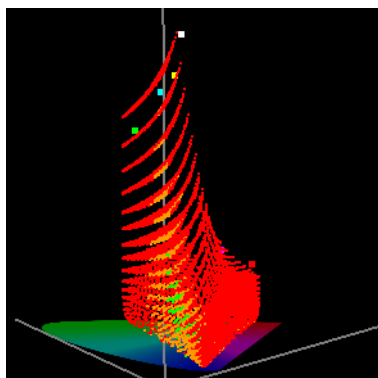

Gamut Coverage: 99%
Profile Luma Max: 122.726
Profile Luma Min: 0.1206
Profile CR: 1017.92:1

Profile Points: 9261

dE00 Coverage

<1: 106 (1.14%)
>1 <2.3: 1024 (11.06%)
>2.3: 8131 (87.80%)

dE00 Limits

Min: 0.6137
Max: 14.5323
Avg: 4.5061

dE Primary

dE 2000 Grey

RGB	dE 2000
0, 0, 0	0.9633
9, 9, 9	1.1342
20, 20, 20	1.9874
32, 32, 32	3.6486
43, 43, 43	4.3314
55, 55, 55	4.7840
68, 68, 68	5.2675
80, 80, 80	5.7137
93, 93, 93	6.1835
106, 106, 106	6.6821
119, 119, 119	7.2746
132, 132, 132	7.7311
145, 145, 145	8.2342
159, 159, 159	8.6876
172, 172, 172	9.1209
186, 186, 186	9.5867
199, 199, 199	10.0427
213, 213, 213	10.4220
227, 227, 227	10.8633
241, 241, 241	11.2723
255, 255, 255	11.6836