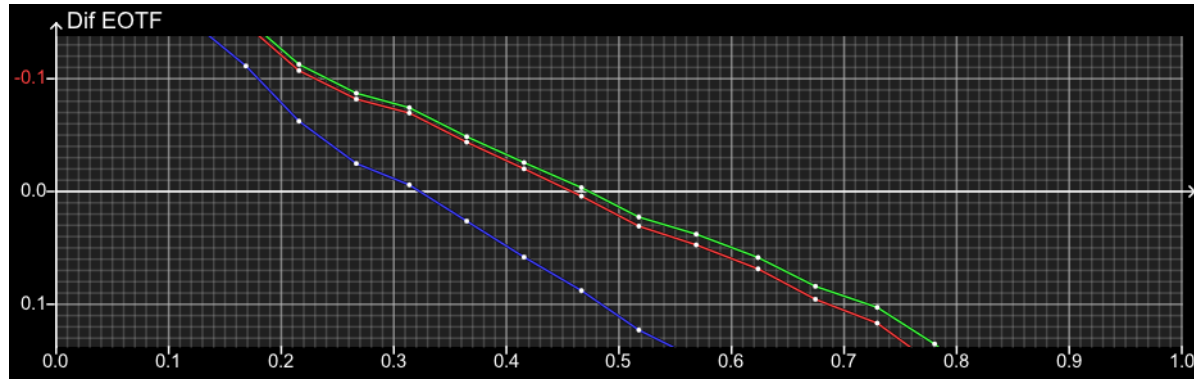

Gamut Coverage: 99%
Profile Luma Max: 122.726
Profile Luma Min: 0.1206
Profile CR: 1017.92:1

Profile Points: 9261

dE00 Coverage

<1: 106 (1.14%)
>1 <2.3: 1024 (11.06%)
>2.3: 8131 (87.80%)

dE00 Limits

Min: 0.6137
Max: 14.5323
Avg: 4.5061

dE Primary

dE 2000 Grey

RGB	dE 2000
0, 0, 0	0.9633
9, 9, 9	1.1342
20, 20, 20	1.9874
32, 32, 32	3.6486
43, 43, 43	4.3314
55, 55, 55	4.7840
68, 68, 68	5.2675
80, 80, 80	5.7137
93, 93, 93	6.1835
106, 106, 106	6.6821
119, 119, 119	7.2746
132, 132, 132	7.7311
145, 145, 145	8.2342
159, 159, 159	8.6876
172, 172, 172	9.1209
186, 186, 186	9.5867
199, 199, 199	10.0427
213, 213, 213	10.4220
227, 227, 227	10.8633
241, 241, 241	11.2723
255, 255, 255	11.6836

dE 2000 Red

RGB	dE 2000
9, 0, 0	5.1201
20, 0, 0	3.7929
32, 0, 0	2.5849
43, 0, 0	1.9162
55, 0, 0	1.7581
68, 0, 0	1.9203
80, 0, 0	2.0404
93, 0, 0	2.2508
106, 0, 0	2.4400
119, 0, 0	2.5692
132, 0, 0	2.7614
145, 0, 0	2.9209
159, 0, 0	3.1641
172, 0, 0	3.5146
186, 0, 0	3.9439
199, 0, 0	4.4867
213, 0, 0	5.0900
227, 0, 0	5.6641
241, 0, 0	6.1973
255, 0, 0	6.4763