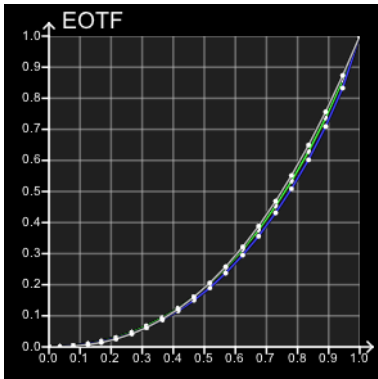

Gamut Coverage: 99%
Profile Luma Max: 122.726
Profile Luma Min: 0.1206
Profile CR: 1017.92:1

Profile Points: 9261

dE00 Coverage

<1: 106 (1.14%)
>1 <2.3: 1024 (11.06%)
>2.3: 8131 (87.80%)

dE00 Limits

Min: 0.6137
Max: 14.5323
Avg: 4.5061

dE Primary

dE 2000 Grey

RGB	dE 2000
0, 0, 0	0.9633
9, 9, 9	1.1342
20, 20, 20	1.9874
32, 32, 32	3.6486
43, 43, 43	4.3314
55, 55, 55	4.7840
68, 68, 68	5.2675
80, 80, 80	5.7137
93, 93, 93	6.1835
106, 106, 106	6.6821
119, 119, 119	7.2746
132, 132, 132	7.7311
145, 145, 145	8.2342
159, 159, 159	8.6876
172, 172, 172	9.1209
186, 186, 186	9.5867
199, 199, 199	10.0427
213, 213, 213	10.4220
227, 227, 227	10.8633
241, 241, 241	11.2723
255, 255, 255	11.6836