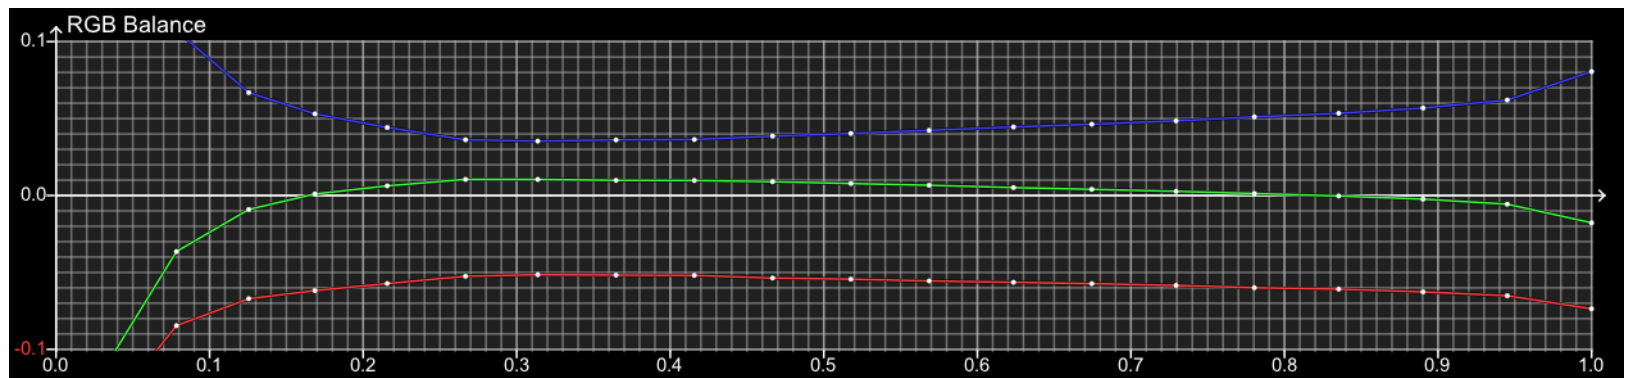

Gamut Coverage: 99%
Profile Luma Max: 122.726
Profile Luma Min: 0.1206
Profile CR: 1017.92:1

Profile Points: 9261

dE00 Coverage

<1: 106 (1.14%)
>1 <2.3: 1024 (11.06%)
>2.3: 8131 (87.80%)

dE00 Limits

Min: 0.6137
Max: 14.5323
Avg: 4.5061

dE Primary

dE 2000 Grey

RGB	dE 2000
0, 0, 0	0.9633
9, 9, 9	1.1342
20, 20, 20	1.9874
32, 32, 32	3.6486
43, 43, 43	4.3314
55, 55, 55	4.7840
68, 68, 68	5.2675
80, 80, 80	5.7137
93, 93, 93	6.1835
106, 106, 106	6.6821
119, 119, 119	7.2746
132, 132, 132	7.7311
145, 145, 145	8.2342
159, 159, 159	8.6876
172, 172, 172	9.1209
186, 186, 186	9.5867
199, 199, 199	10.0427
213, 213, 213	10.4220
227, 227, 227	10.8633
241, 241, 241	11.2723
255, 255, 255	11.6836

dE 2000 Red

RGB	dE 2000
9, 0, 0	5.1201
20, 0, 0	3.7929
32, 0, 0	2.5849
43, 0, 0	1.9162
55, 0, 0	1.7581
68, 0, 0	1.9203
80, 0, 0	2.0404
93, 0, 0	2.2508
106, 0, 0	2.4400
119, 0, 0	2.5692
132, 0, 0	2.7614
145, 0, 0	2.9209
159, 0, 0	3.1641
172, 0, 0	3.5146
186, 0, 0	3.9439
199, 0, 0	4.4867
213, 0, 0	5.0900
227, 0, 0	5.6641
241, 0, 0	6.1973
255, 0, 0	6.4763