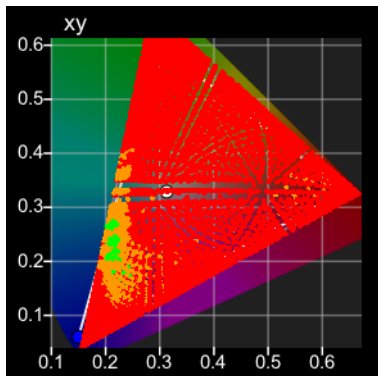

Gamut Coverage: 99%
Profile Luma Max: 122.726
Profile Luma Min: 0.1206
Profile CR: 1017.92:1

Profile Points: 9261

dE00 Coverage

<1: 106 (1.14%)
>1 <2.3: 1024 (11.06%)
>2.3: 8131 (87.80%)

dE00 Limits

Min: 0.6137
Max: 14.5323
Avg: 4.5061

dE Primary

dE 2000 Grey

RGB	dE 2000
0, 0, 0	0.9633
9, 9, 9	1.1342
20, 20, 20	1.9874
32, 32, 32	3.6486
43, 43, 43	4.3314
55, 55, 55	4.7840
68, 68, 68	5.2675
80, 80, 80	5.7137
93, 93, 93	6.1835
106, 106, 106	6.6821
119, 119, 119	7.2746
132, 132, 132	7.7311
145, 145, 145	8.2342
159, 159, 159	8.6876
172, 172, 172	9.1209
186, 186, 186	9.5867
199, 199, 199	10.0427
213, 213, 213	10.4220
227, 227, 227	10.8633
241, 241, 241	11.2723
255, 255, 255	11.6836

dE 2000 Red

RGB	dE 2000
9, 0, 0	5.1201
20, 0, 0	3.7929
32, 0, 0	2.5849
43, 0, 0	1.9162
55, 0, 0	1.7581
68, 0, 0	1.9203
80, 0, 0	2.0404
93, 0, 0	2.2508
106, 0, 0	2.4400
119, 0, 0	2.5692
132, 0, 0	2.7614
145, 0, 0	2.9209
159, 0, 0	3.1641
172, 0, 0	3.5146
186, 0, 0	3.9439
199, 0, 0	4.4867
213, 0, 0	5.0900
227, 0, 0	5.6641
241, 0, 0	6.1973
255, 0, 0	6.4763