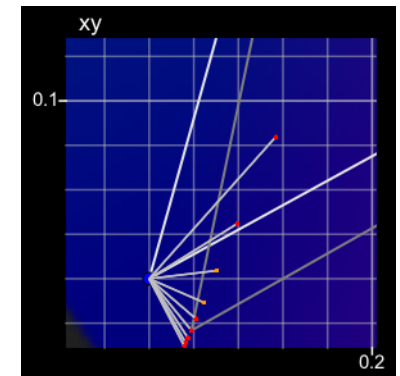

Gamut Coverage: 99%
Profile Luma Max: 122.726
Profile Luma Min: 0.1206
Profile CR: 1017.92:1

Profile Points: 9261

dE00 Coverage

<1: 106 (1.14%)
>1 <2.3: 1024 (11.06%)
>2.3: 8131 (87.80%)

dE00 Limits

Min: 0.6137
Max: 14.5323
Avg: 4.5061

dE Primary

dE 2000 Grey

RGB	dE 2000
0, 0, 0	0.9633
9, 9, 9	1.1342
20, 20, 20	1.9874
32, 32, 32	3.6486
43, 43, 43	4.3314
55, 55, 55	4.7840
68, 68, 68	5.2675
80, 80, 80	5.7137
93, 93, 93	6.1835
106, 106, 106	6.6821
119, 119, 119	7.2746
132, 132, 132	7.7311
145, 145, 145	8.2342
159, 159, 159	8.6876
172, 172, 172	9.1209
186, 186, 186	9.5867
199, 199, 199	10.0427
213, 213, 213	10.4220
227, 227, 227	10.8633
241, 241, 241	11.2723
255, 255, 255	11.6836