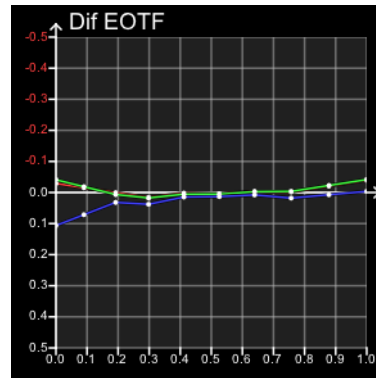

Target Colour Space:
Rec709
Target Luma Max: 97.0707
Target Luma Min: 0.1211
Target CR: 801.867:1

Gamut Coverage: 96%
Profile Luma Max: 97.0707
Profile Luma Min: 0.1211
Profile CR: 801.867:1

Profile Points: 1000

dE00 Coverage

<1: 926 (92.60%)
>1 <2.3: 21 (2.10%)
>2.3: 53 (5.30%)

dE00 Limits

Min: 0.0081
Max: 8.3823
Avg: 0.4014

dE Primary

dE 2000 Grey

RGB	dE 2000
0, 0, 0	1.2172
23, 23, 23	0.3436
49, 49, 49	0.6464
76, 76, 76	0.3463
105, 105, 105	0.4344
134, 134, 134	0.2181
163, 163, 163	0.1119
193, 193, 193	0.0717
224, 224, 224	0.0821
255, 255, 255	0.2863