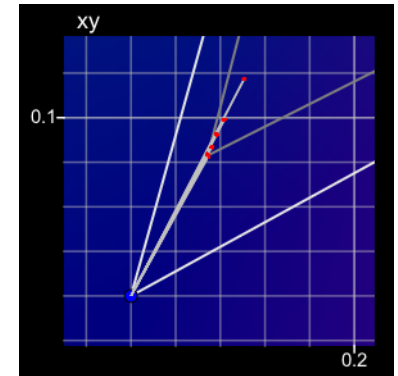

Target Colour Space:
Rec709
Target Luma Max: 97.0707
Target Luma Min: 0.1211
Target CR: 801.867:1

Gamut Coverage: 96%
Profile Luma Max: 97.0707
Profile Luma Min: 0.1211
Profile CR: 801.867:1

Profile Points: 1000

dE00 Coverage

<1: 926 (92.60%)
>1 <2.3: 21 (2.10%)
>2.3: 53 (5.30%)

dE00 Limits

Min: 0.0081
Max: 8.3823
Avg: 0.4014

dE Primary

dE 2000 Grey

RGB	dE 2000
0, 0, 0	1.2172
23, 23, 23	0.3436
49, 49, 49	0.6464
76, 76, 76	0.3463
105, 105, 105	0.4344
134, 134, 134	0.2181
163, 163, 163	0.1119
193, 193, 193	0.0717
224, 224, 224	0.0821
255, 255, 255	0.2863