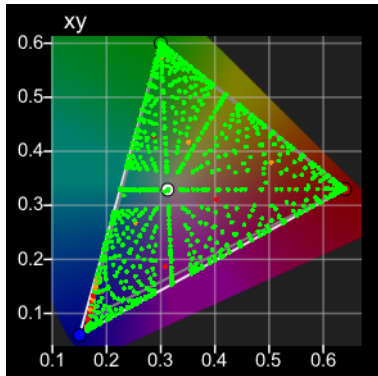

Target Colour Space:
Rec709
Target Luma Max: 97.0707
Target Luma Min: 0.1211
Target CR: 801.867:1

Gamut Coverage: 96%
Profile Luma Max: 97.0707
Profile Luma Min: 0.1211
Profile CR: 801.867:1

Profile Points: 1000

dE00 Coverage

<1: 926 (92.60%)
>1 <2.3: 21 (2.10%)
>2.3: 53 (5.30%)

dE00 Limits

Min: 0.0081
Max: 8.3823
Avg: 0.4014

dE Primary

dE 2000 Grey

RGB	dE 2000
0, 0, 0	1.2172
23, 23, 23	0.3436
49, 49, 49	0.6464
76, 76, 76	0.3463
105, 105, 105	0.4344
134, 134, 134	0.2181
163, 163, 163	0.1119
193, 193, 193	0.0717
224, 224, 224	0.0821
255, 255, 255	0.2863