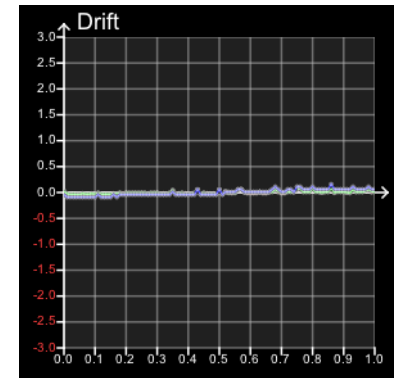

Target Colour Space:
Rec709
Target Luma Max: 97.0707
Target Luma Min: 0.1211
Target CR: 801.867:1

Gamut Coverage: 96%
Profile Luma Max: 97.0707
Profile Luma Min: 0.1211
Profile CR: 801.867:1

Profile Points: 1000

dE00 Coverage

<1: 926 (92.60%)
>1 <2.3: 21 (2.10%)
>2.3: 53 (5.30%)

dE00 Limits

Min: 0.0081
Max: 8.3823
Avg: 0.4014

dE Primary

dE 2000 Grey

RGB	dE 2000
0, 0, 0	1.2172
23, 23, 23	0.3436
49, 49, 49	0.6464
76, 76, 76	0.3463
105, 105, 105	0.4344
134, 134, 134	0.2181
163, 163, 163	0.1119
193, 193, 193	0.0717
224, 224, 224	0.0821
255, 255, 255	0.2863